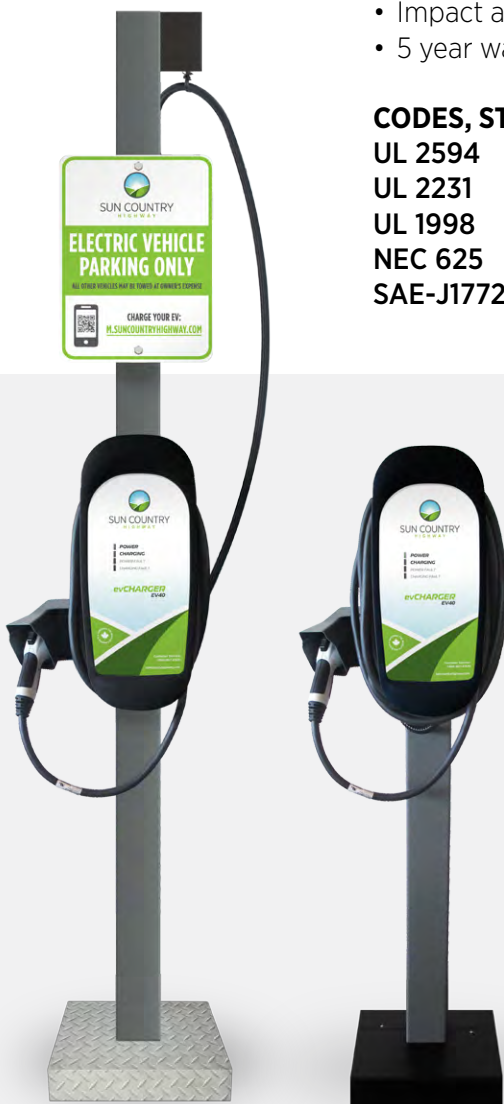

evCHARGER EV40R

ELECTRICAL SPECIFICATIONS

- Service 208V - 40A, dedicated circuit
- Charge current output power: 208V/240V, 32A max
- Service round monitor: Constantly checks for presence of proper safety ground
- Automatic circuit reclosure after minor power faults
- Charge Circuit Interruption Device: Ground fault protection with fully automated self-test - eliminates manual user testing

PRODUCT SPECS

- Indoor/Outdoor rated fully sealed (NEMA 4) enclosure
- Operating Temperatures: -22°F to 122°F (-30°C to 50°C)
- 9"Wx19.7"Hx5.3"D(229mm W x 493mm H x 135mm D)
- 25 feet charging cable
- 4X watertight and corrosion resistant over-molded SAE J1772 connector
- Impact and crush resistant SAE-J1772™ connector
- 5 year warranty

CODES, STANDARDS AND RECOMMENDED PRACTICES

UL 2594	Charging Station Supply Equipment
UL 2231	Personal Protection Device (i.e. CCID Hardware)
UL 1998	Standard for Safety Related Software
NEC 625	Electric Vehicle Charge System
SAE-J1772™	Electric Vehicle Conductive Charge Coupler

CHARGER ACCESSORIES

ALL-IN-ONE PEDESTAL MOUNT

- Reduces risk for trips and falls
- Promotes accessibility; easy to use
- Protects cables against harm

Includes: Extended pedestal with aluminum base, integrated retractable cable system and FREE Electric Vehicle Parking Sign

PEDESTAL MOUNT

- Installs anywhere
- Compact and easy to use
- Durable and weatherproof

Includes: Pedestal with base and holster

Visit the [EV Charger Store](#) to purchase your charger and accessories

SUN COUNTRY
HIGHWAY

BRINGING SUSTAINABILITY TO LIFE

QUESTIONS/INQUIRIES

1-866-467-6920

info@suncountryhighway.ca